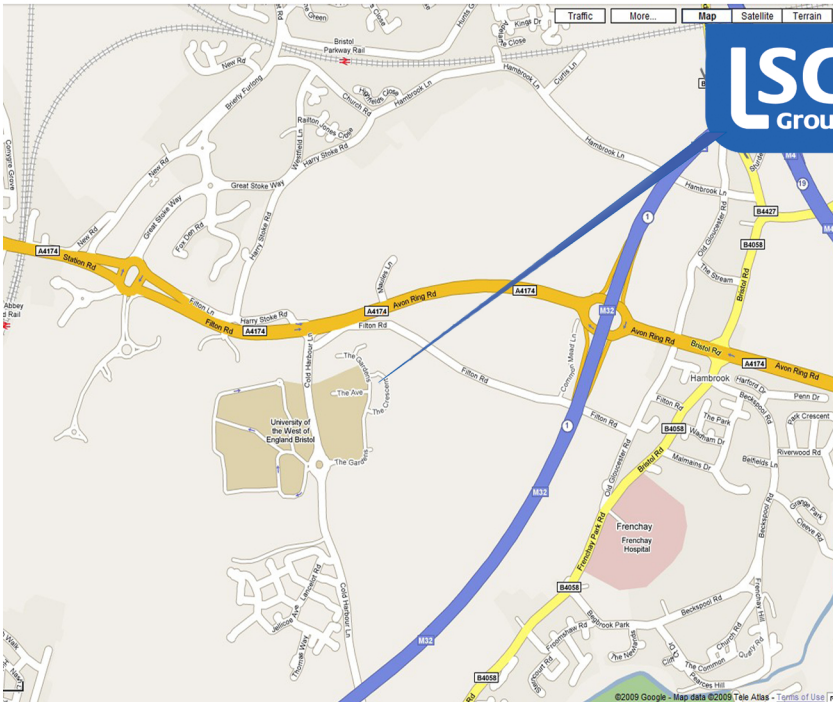

Bristol Business Park

Argentum
 510 Bristol Business Park
 Coldharbour Lane
 Bristol
 BS16 1EJ
 T +44 (0)117 906 3400
 F +44 (0)117 906 3434

From the M4 westbound:

- Turn left at Junction 19 sign posted M32 Bristol
- Immediately turn off at Junction 1, sign-posted Filton Ring Road A4174
- On approach to roundabout, stay in right hand lane, and take the third exit sign-posted to Filton
- Stay in the left hand lane, driving past the Holiday Inn Bristol North Hotel
- At the traffic lights, turn left marked "Bristol Business Park and UWE."
- At the UWE roundabout, turn left. At the mini roundabout, turn left
- Take the third turning on the right into "The Crescent"

Coming by train?
 Bristol Parkway is just a five minute taxi journey from Bristol Business Park!